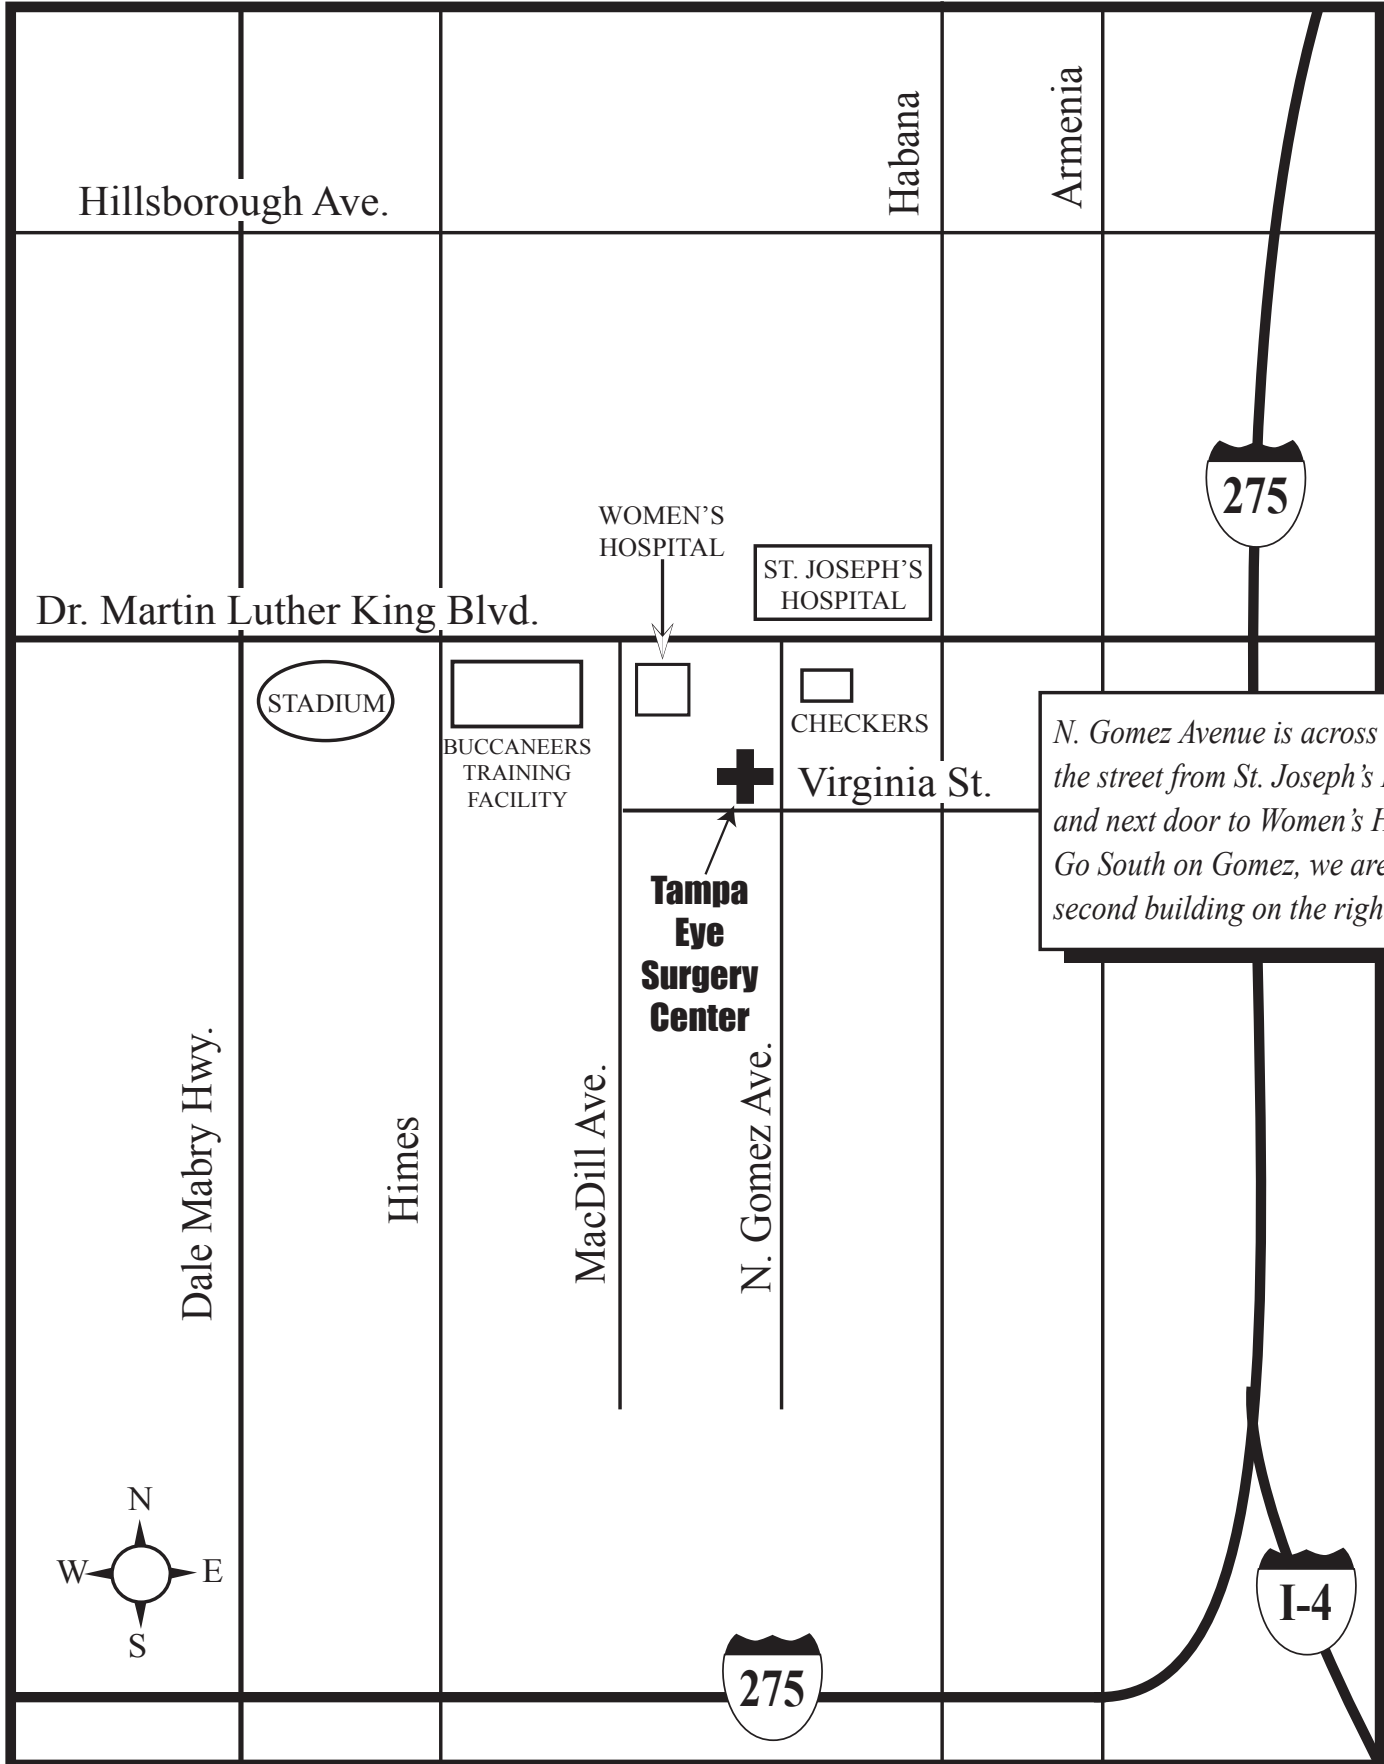

TAMPA EYE & SPECIALTY SURGERY CENTER

4302 North Gomez Tampa, Florida 33607
(813) 870-6330

N. Gomez Avenue is across the street from St. Joseph's Hospital and next door to Women's Hospital. Go South on Gomez, we are the second building on the right.